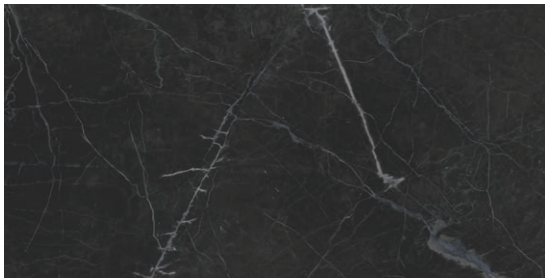

NEW ICE BLACK
45 X 90 / 18" X 36" REC. ☒
45 X 90 / 18" X 36" REC. NPLUS

N9D2
N9F2