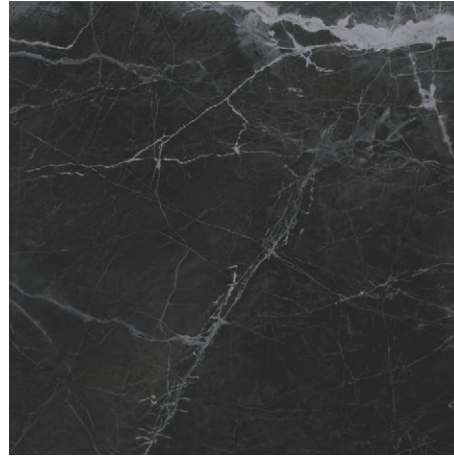

NEW ICE BLACK
75 X 75 / 30" X 30" REC. ☒
75 X 75 / 30" X 30" REC. NPLUS

N7A2
N7C2