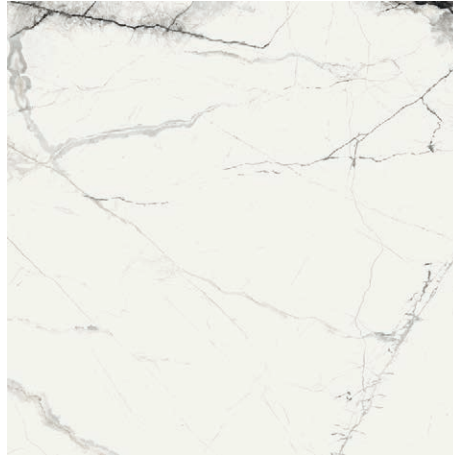

Wall Tile / Revestimiento NEW ICE WHITE 45 X 118 REC.

Floor Tile / Pavimento NEW ICE WHITE 45 X 118 REC. NPLUS

90°

**NEW ICE WHITE**  
 90 X 90 / 36" X 36" REC.   
 90 X 90 / 36" X 36" REC. NPLUS

**N9A2**  
**N9C2**