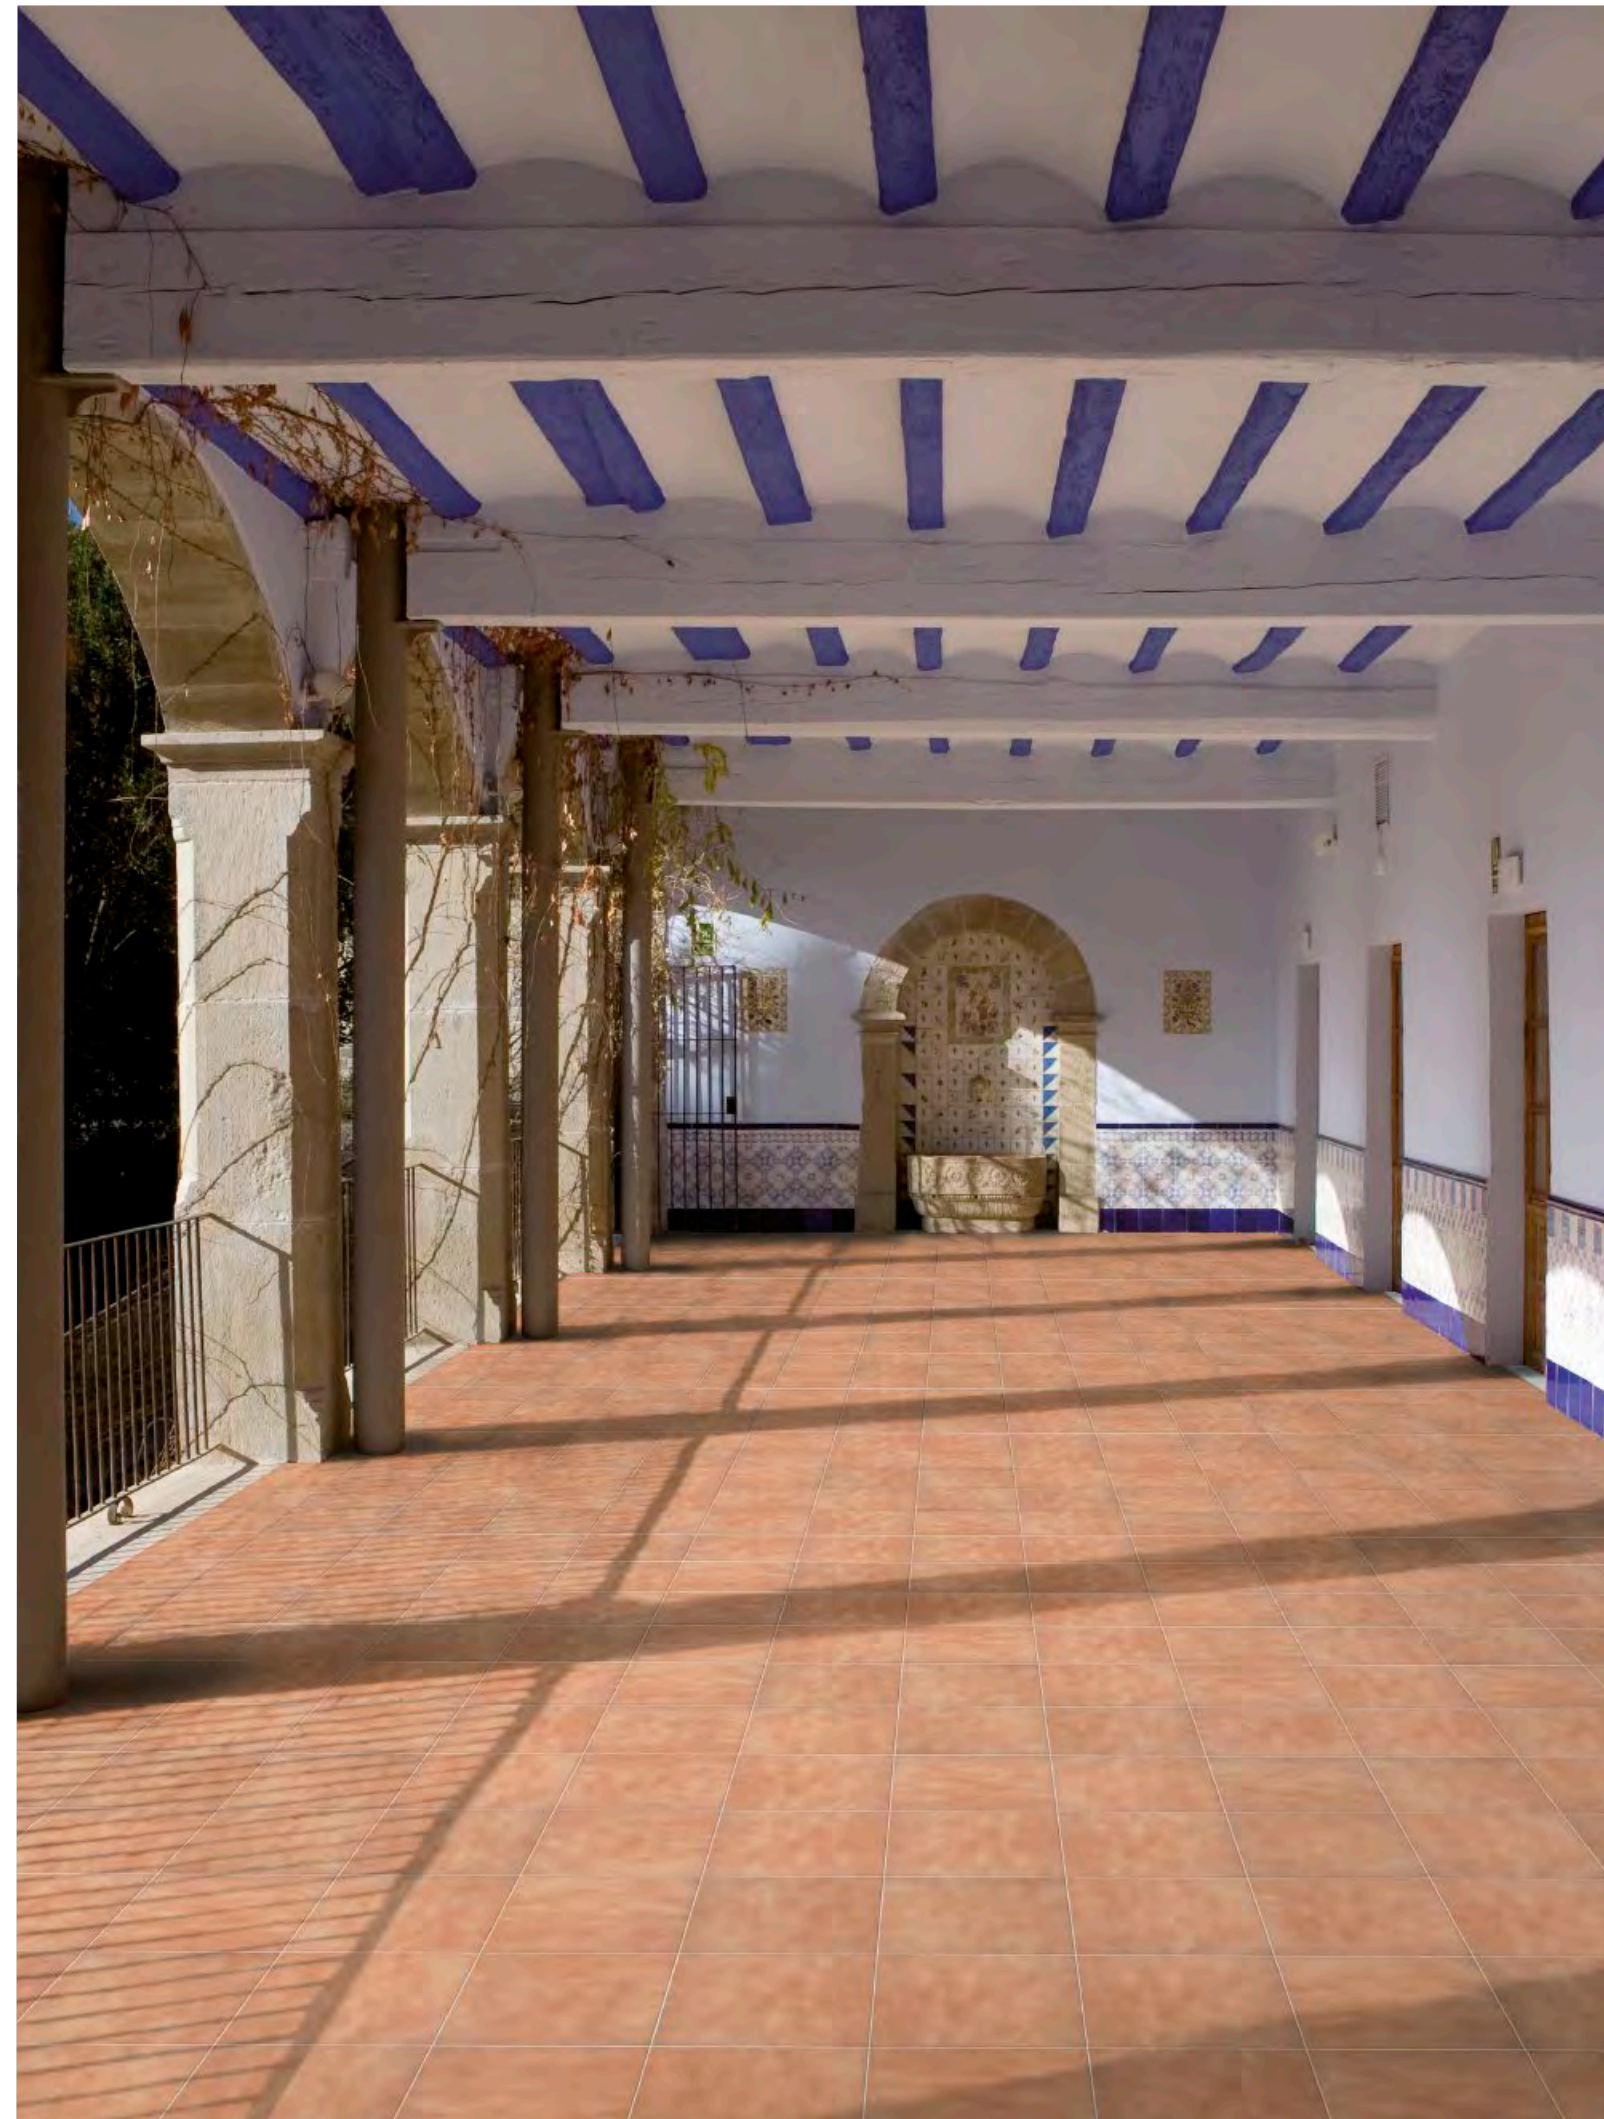

RÚSTICO

33,3x33,3 cm | 13,1"x13,1"

PIEZAS ESPECIALES | SPECIAL PIECES

*En caso de colocación trabada, no superar 1/4 de la longitud de la pieza.
Do not exceed a quarter of the length of the tile in case of using an offset pattern.

FORMATO / SIZE	Nº Pieza / Tiles	M²	Kg	Nº Cajas / Boxes	M²	Kg
33x33 | 13,1"x13,1"	9	1	21,52	44	44	946,88