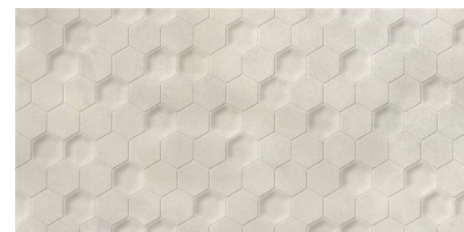

SILEX | RELIEVE SAND
30x60 cm | 11,8"x23,6"
MW3060-Riv

*En caso de colocación trabada, no superar 1/4 de la longitud de la pieza.
Do not exceed a quarter of the length of the tile in case of using an offset pattern.

FORMATO / SIZE	Box			Pallet		
	Nº Pieza | Tiles	M²	Kg	NºCajas | Boxes	M²	Kg
30x60 | 11,8x23,6"	6	1,080	23,5	40	43,20	940