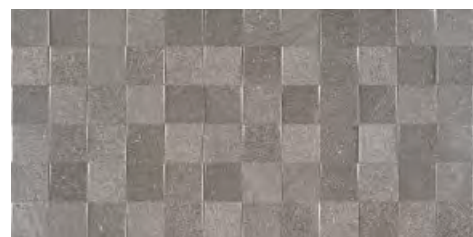

COMET | MOSAIC GRAFITO
30x60 cm | 11,8"x23,6"
MP3060-Riv